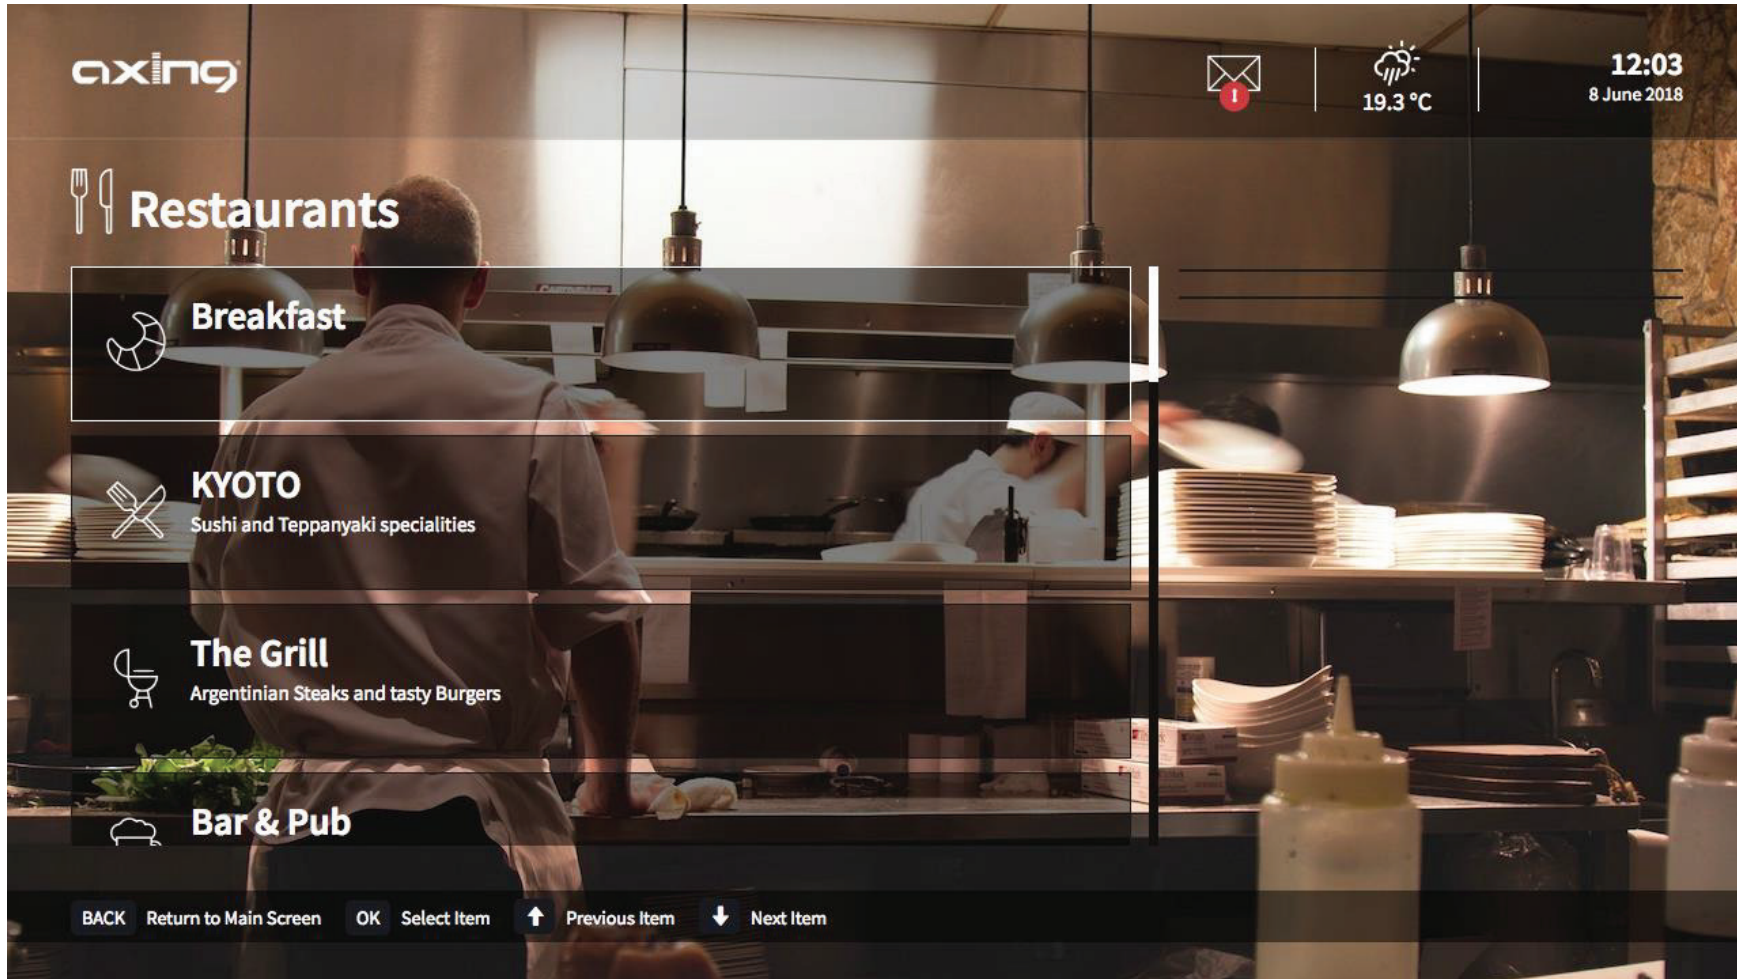

8 THE GREEN, SUITE A, DOVER, DELAWARE, 19901
INFO@AMERICANGENIUNE.COM
WWW.AMERICANGENIUNE.COM