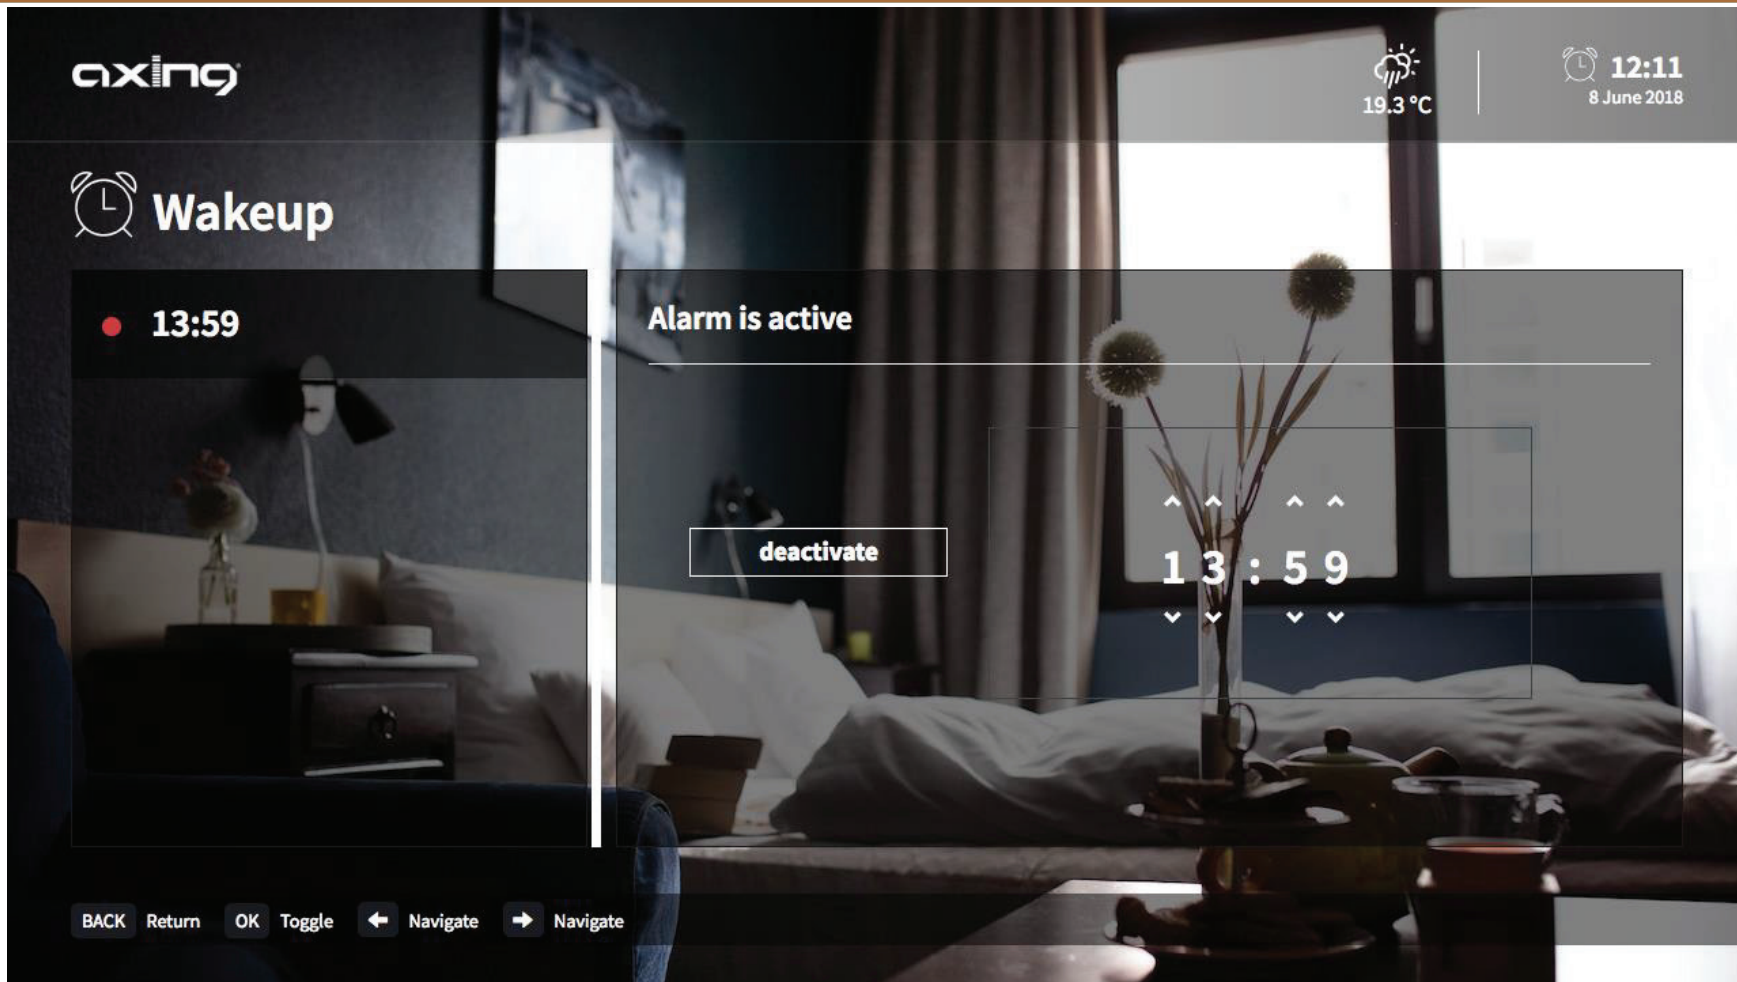

8 THE GREEN, SUITE A, DOVER, DELAWARE, 19901
INFO@AMERICANGENIUNE.COM
WWW.AMERICANGENIUNE.COM