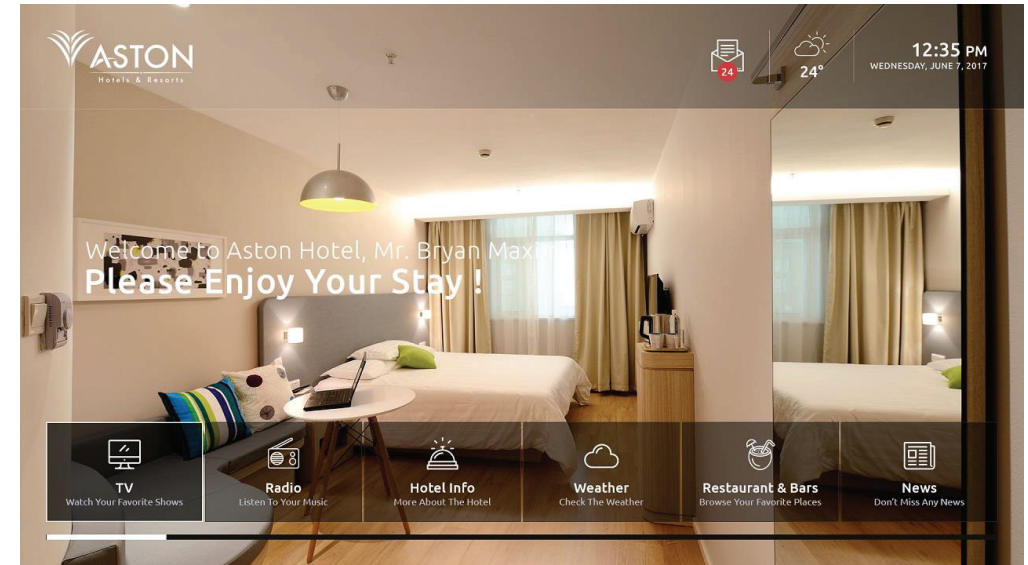

AG IPTV Solutions advantages

- At each network point all IPTV content is available
- Reduces Opex and Capex - only one infrastructure
- Modular structure, customizable, extensible
  - Scalability up to nearly unlimited numbers of users and content
  - User-friendly and future proof
- Easy and efficient administration
- Access-control for different users
- Personalized TV-content
- Constant high quality
- Designed for smooth 24/7 operating
- PMS interface for many vendors