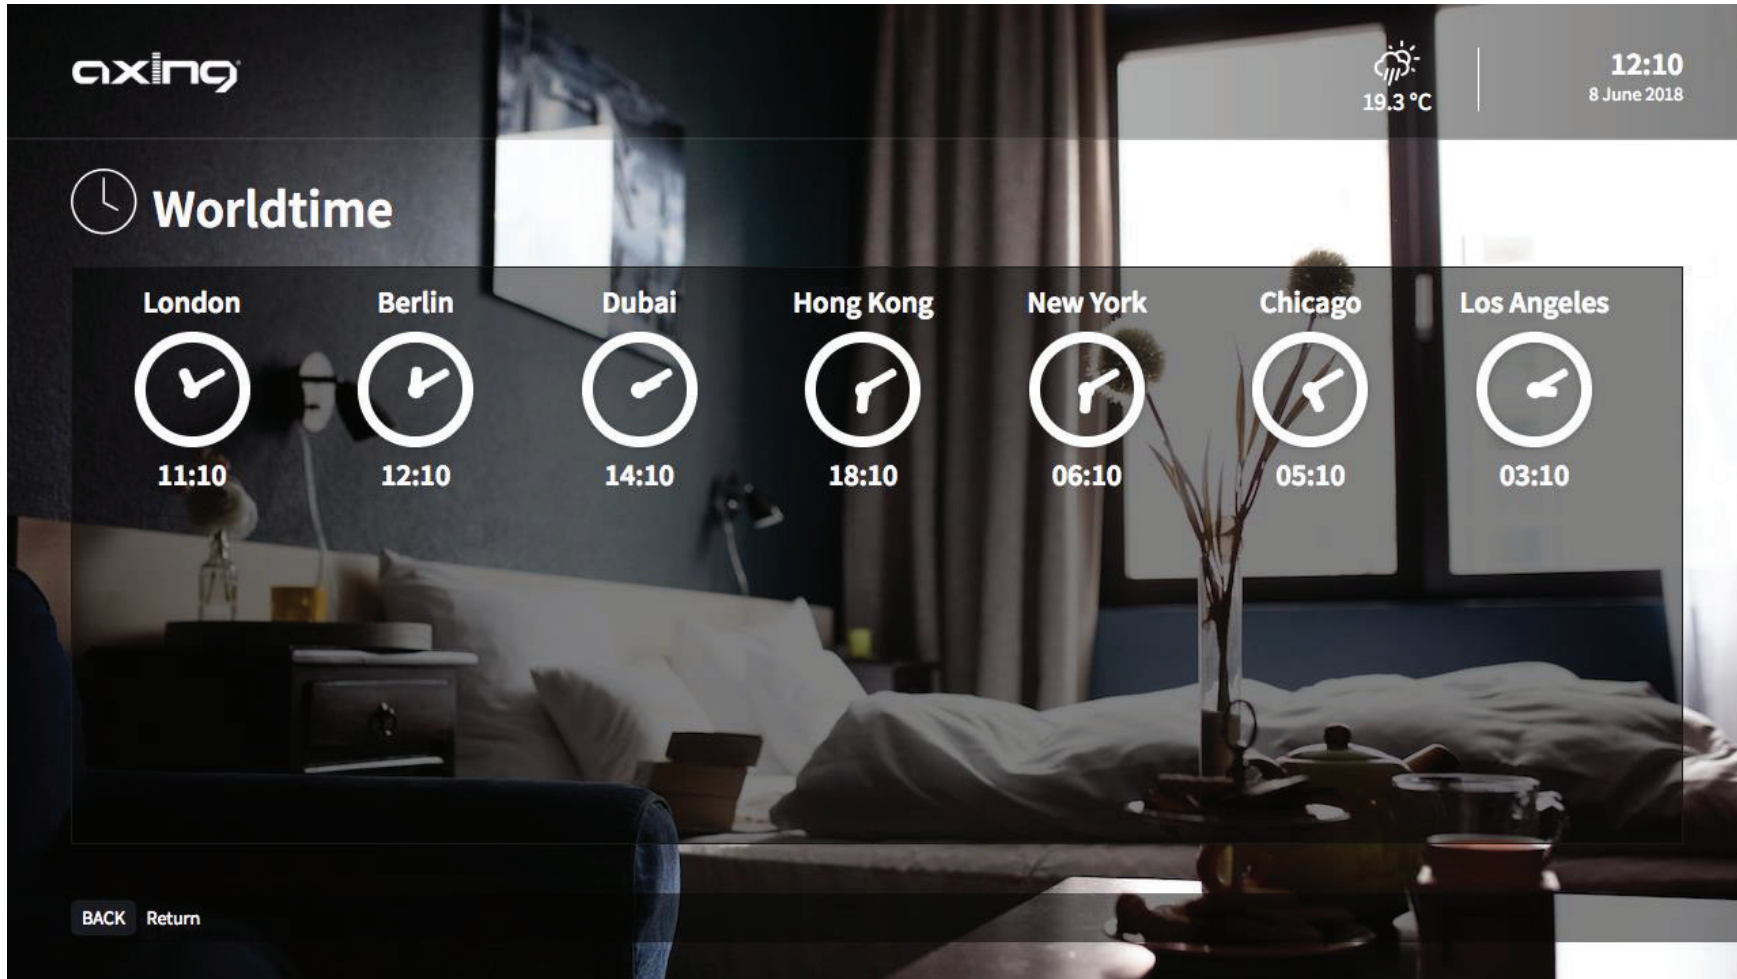

8 THE GREEN, SUITE A, DOVER, DELAWARE, 19901
INFO@AMERICANGENIUNE.COM
WWW.AMERICANGENIUNE.COM