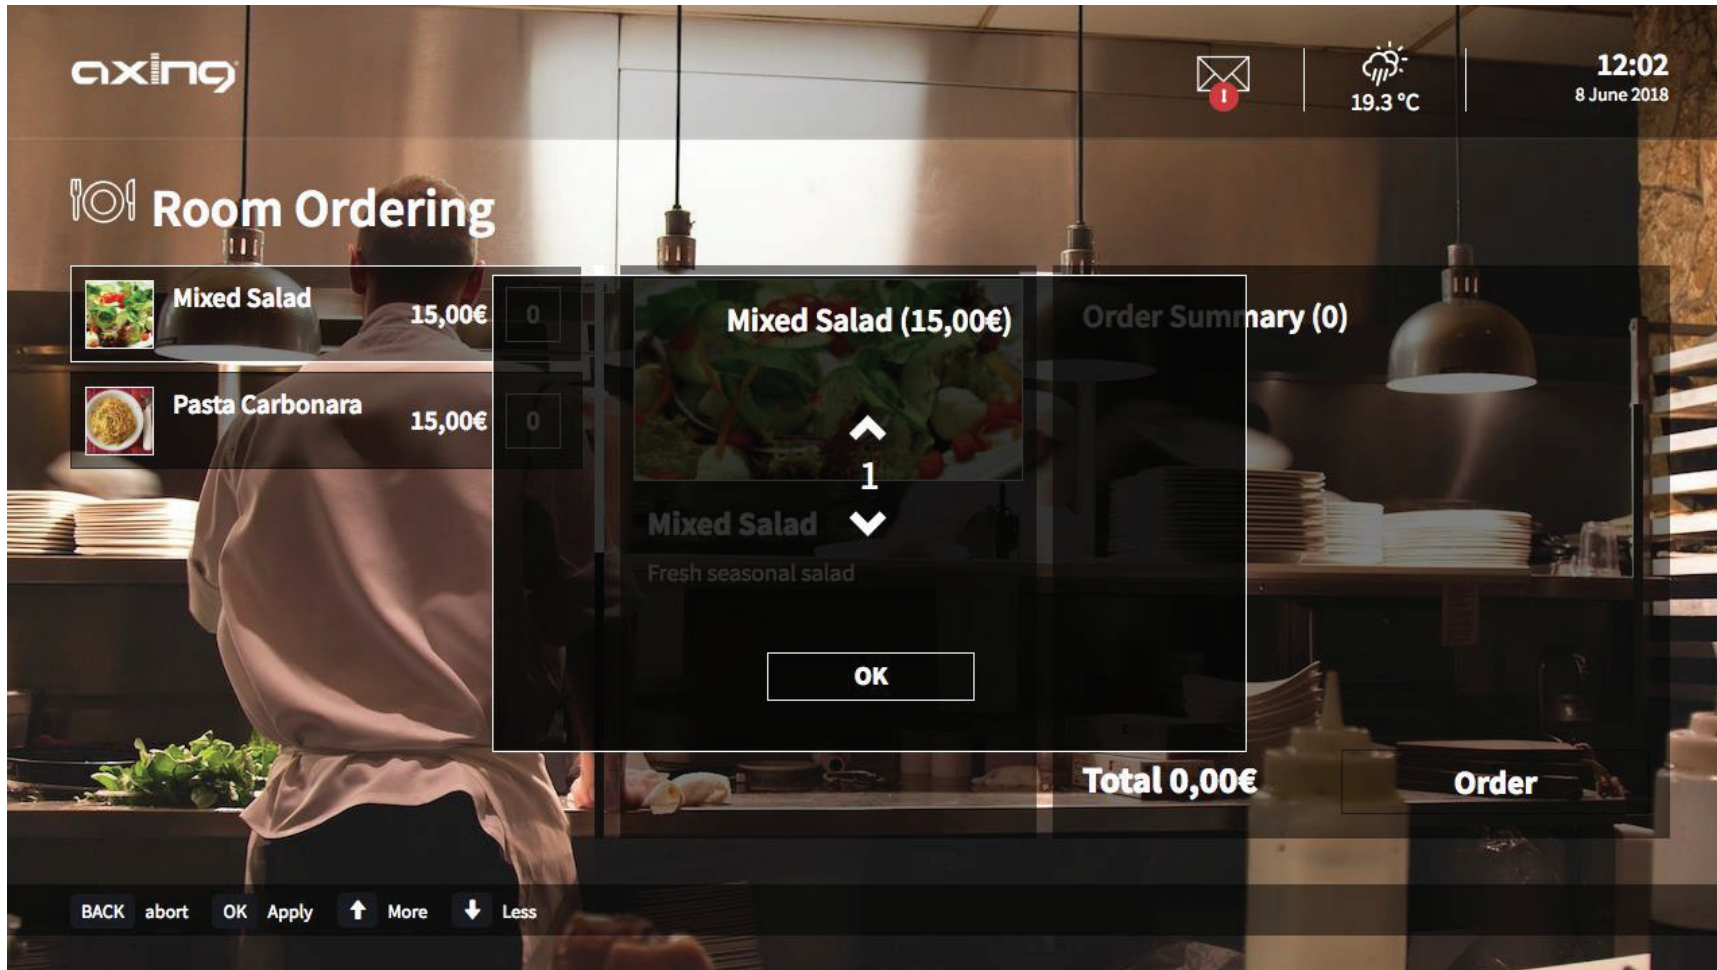

8 THE GREEN, SUITE A, DOVER, DELAWARE, 19901
INFO@AMERICANGENIUNE.COM
WWW.AMERICANGENIUNE.COM