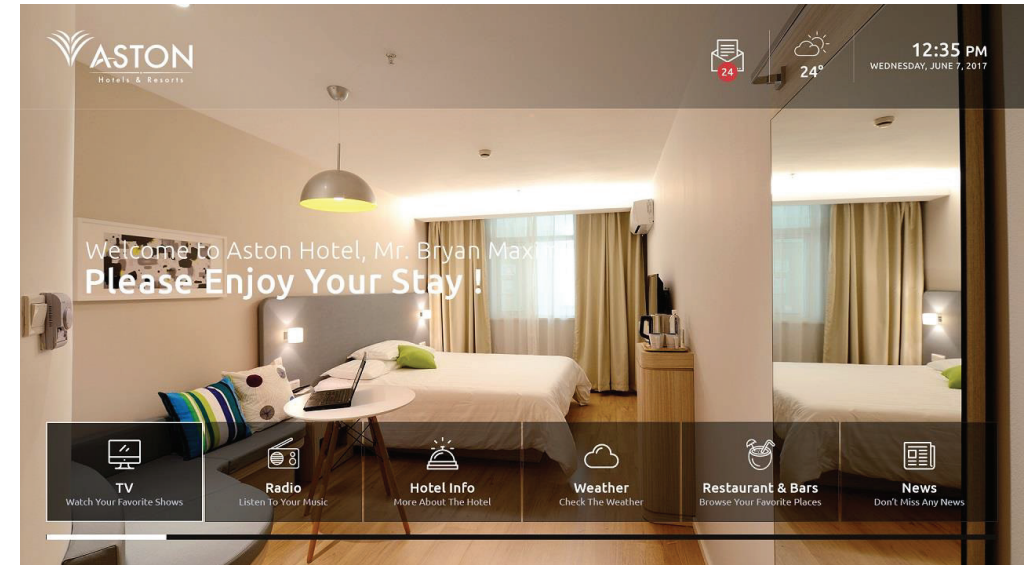

AG IPTV Solutions – “premium-line”

- ... / 3
- Option: order requests via STB or Smart-TV
  - In-Room Dining
  - In-Room Shopping
  - Butler / housekeeping / ordering
  - Reservation in hotel restaurant
  - Booking of spa treatment
  - Ordering by time
- Option: Widget for local weather
- Option: RSS feed for news
- Option: View bill / express checkout
- Option: Wireless Share (Miracast), depends on SmartTV
- Option: Slide show and advertisement as pop-up or ticker
- Option: VoD-, Pay-TV- and AoD-services

8 THE GREEN, SUITE A, DOVER, DELAWARE, 19901
INFO@AMERICANGENIUNE.COM
WWW.AMERICANGENIUNE.COM