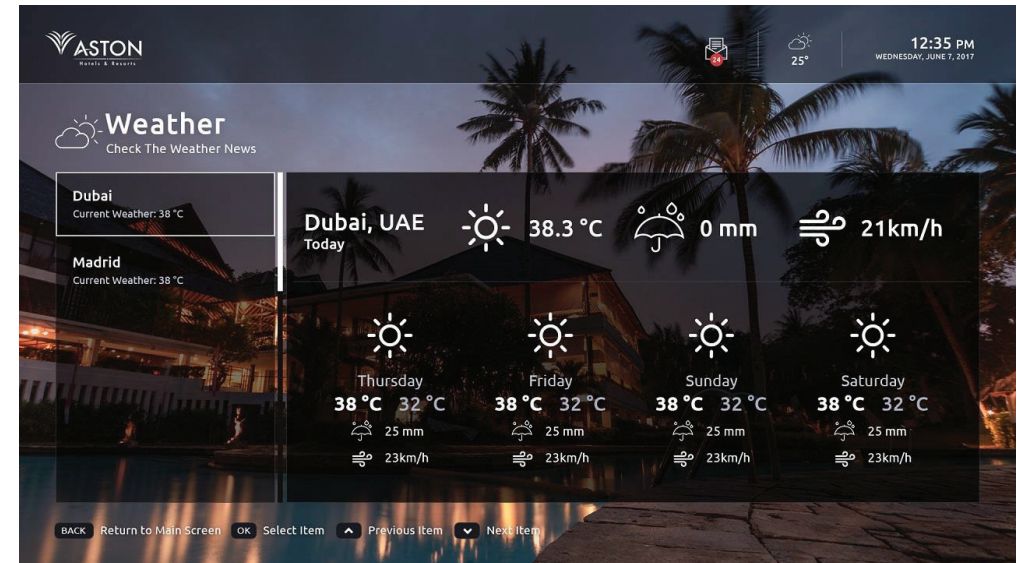

AG IPTV Solutions – “premium-line”

- ... / 2
- Unlimited languages
- Messages to one person, group or for all guests, messages with history, show all previous messages, signalling during TV
- Pay-TV function
- Parental control
- Information Pages
- Uncomplicated operation for the guest
- Hotel- and location information
- Daily actual modification through hotel staff
- PMS interface
- TV wake-on at check-in
- Wake up call on TV or STB, depends on STB or SmartTV
- ... / 3

8 THE GREEN, SUITE A, DOVER, DELAWARE, 19901
INFO@AMERICANGENIUNE.COM
WWW.AMERICANGENIUNE.COM