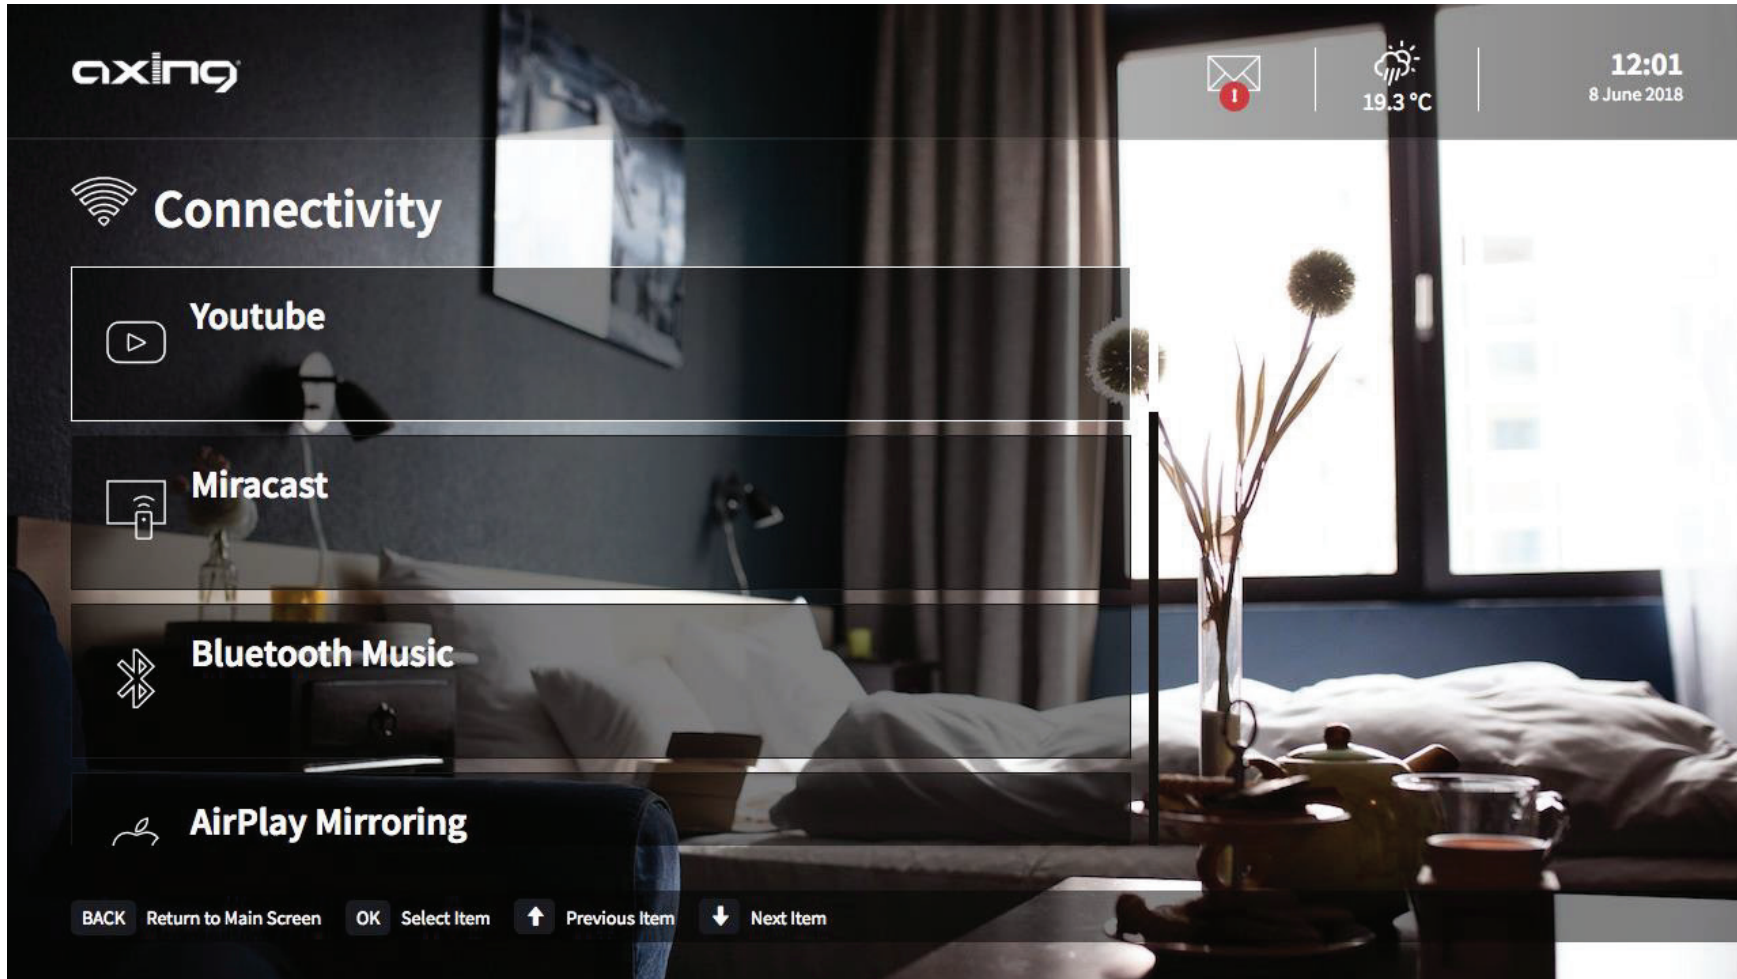

8 THE GREEN, SUITE A, DOVER, DELAWARE, 19901
INFO@AMERICANGENIUNE.COM
WWW.AMERICANGENIUNE.COM