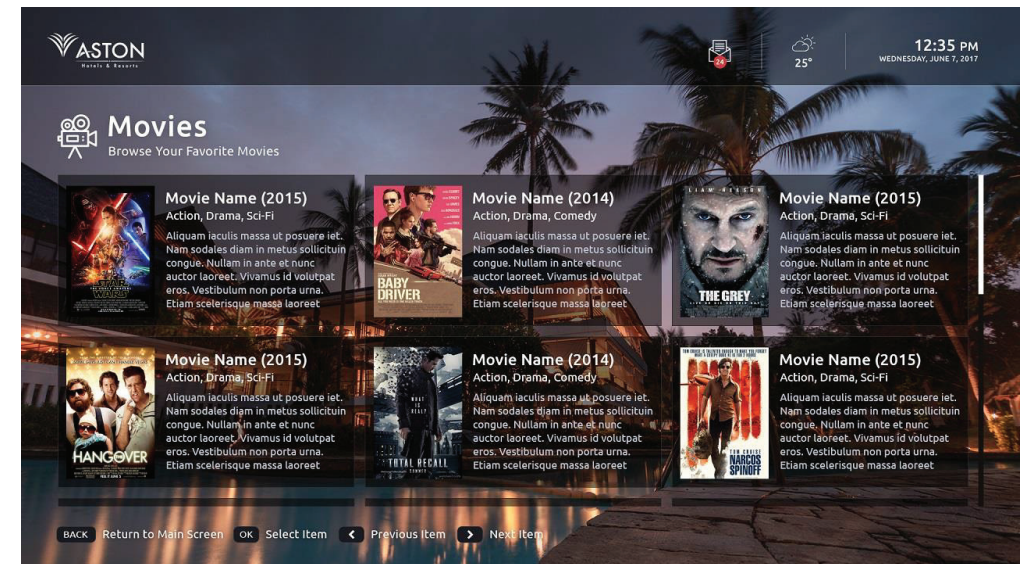

8 THE GREEN, SUITE A, DOVER, DELAWARE, 19901  
INFO@AMERICANGENIUNE.COM  
WWW.AMERICANGENIUNE.COM

- Packet “**basic-line**”
  - Selectable TV- and Radio-programs
- Packet “**premium-line**”, includes packet “**basic-line**”
  - Individual language selection
  - Sorting of TV- and Radio-programs
  - Individual welcome
  - Remote control of TV-device
  - Connection to PMS
- Packet “**exclusive-line**”, includes packet “**premium-line**”
  - Comfortable messages and functions
  - Info-channel
  - Order system
  - Banner advertisement
  - On-demand entertainment