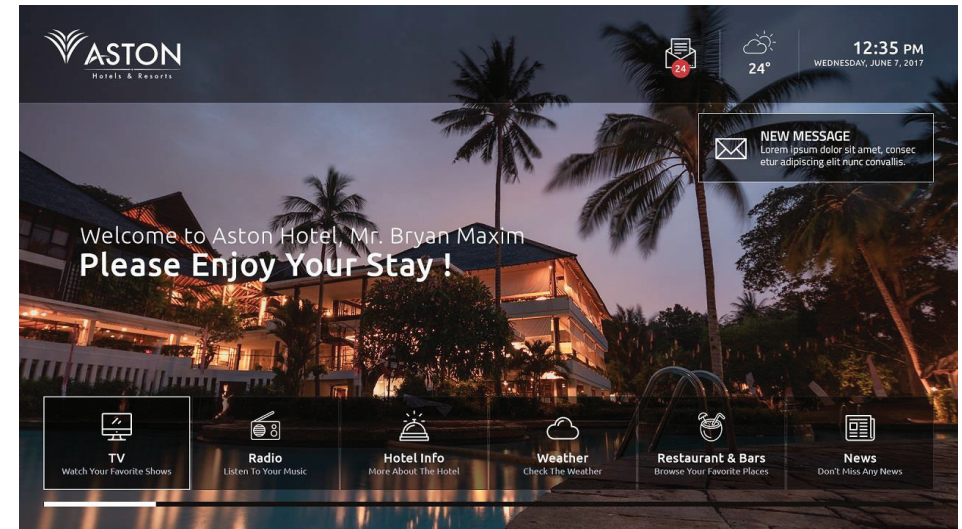

AG IPTV Solutions – “basic-line”

- ... / 2
- Supreme digital quality (HDTV, UHD, 4K)
- Supports STB and SmartTV
- Administration of connected devices (STB or SmartTV)
- Promotion Hotel-TV channel
- Local CMS, no internet connection is needed
- EPG with now and next - current and future program information
- Option: full-EPG with all available information or via xml-/json-file
- Operation software runs in virtual environment
- AXING **SMART**Portal
- Alarm messages – PAGA-interface for different zones
- Fire alarm from the central alarm system
- Remote control for STB and SmartTV
- Backup from CMS

8 THE GREEN, SUITE A, DOVER, DELAWARE, 19901
INFO@AMERICANGENIUNE.COM
WWW.AMERICANGENIUNE.COM