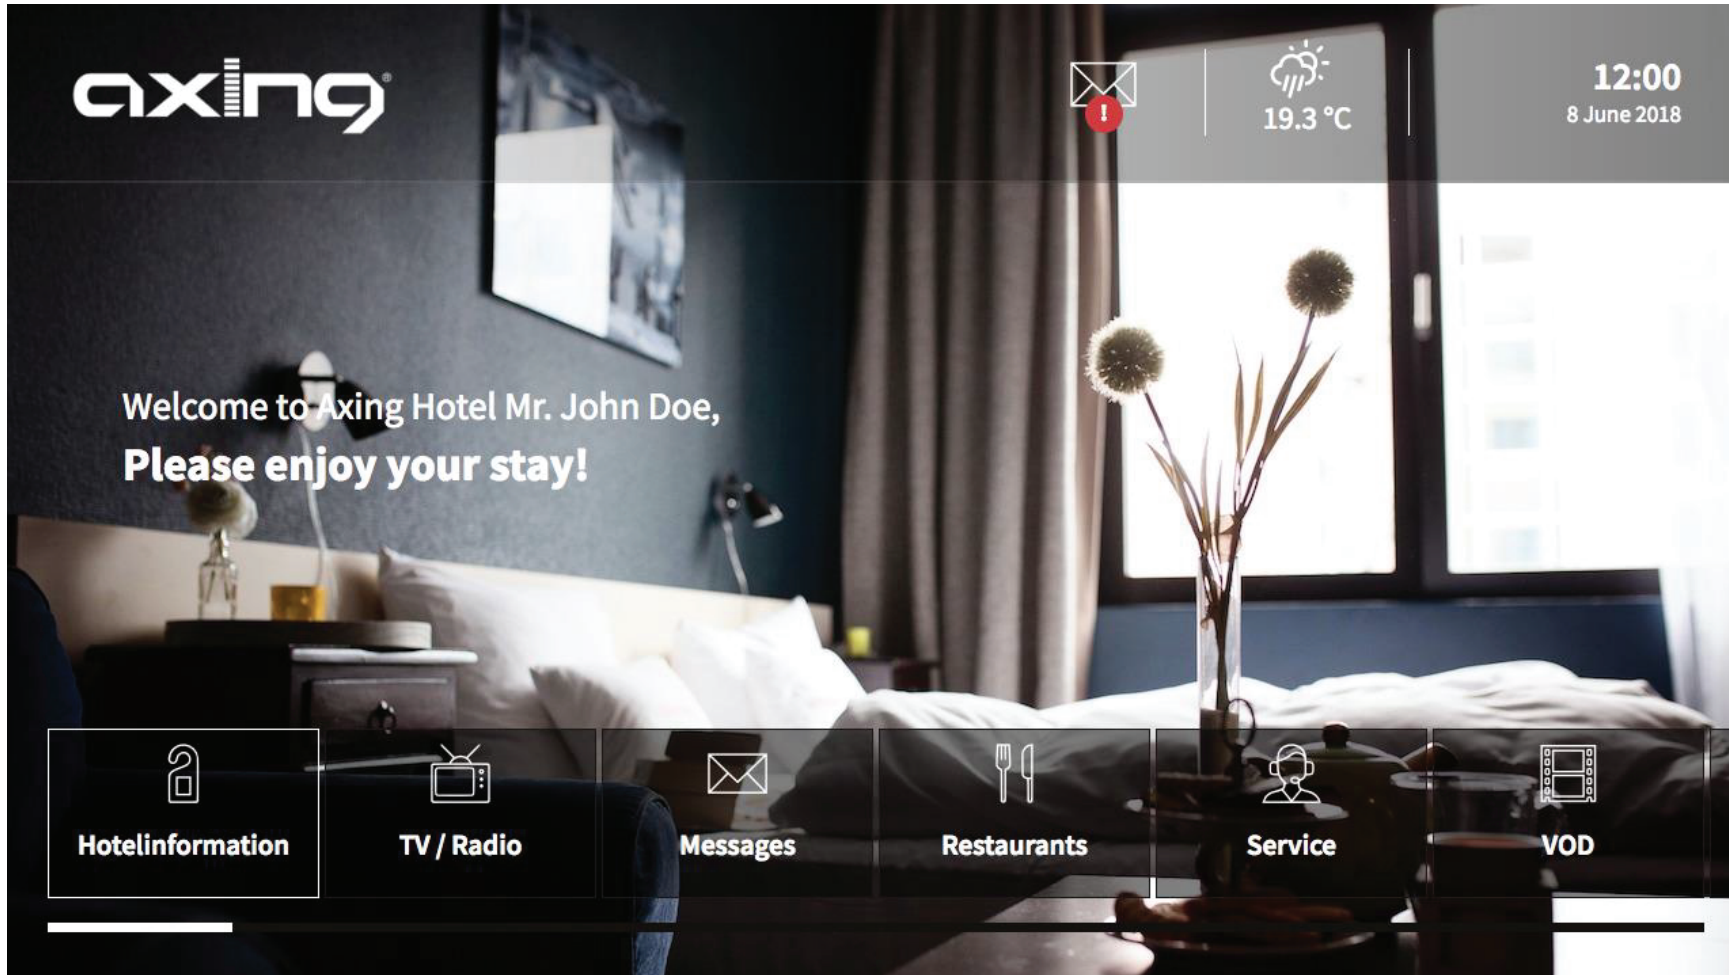

8 THE GREEN, SUITE A, DOVER, DELAWARE, 19901
INFO@AMERICANGENIUNE.COM
WWW.AMERICANGENIUNE.COM