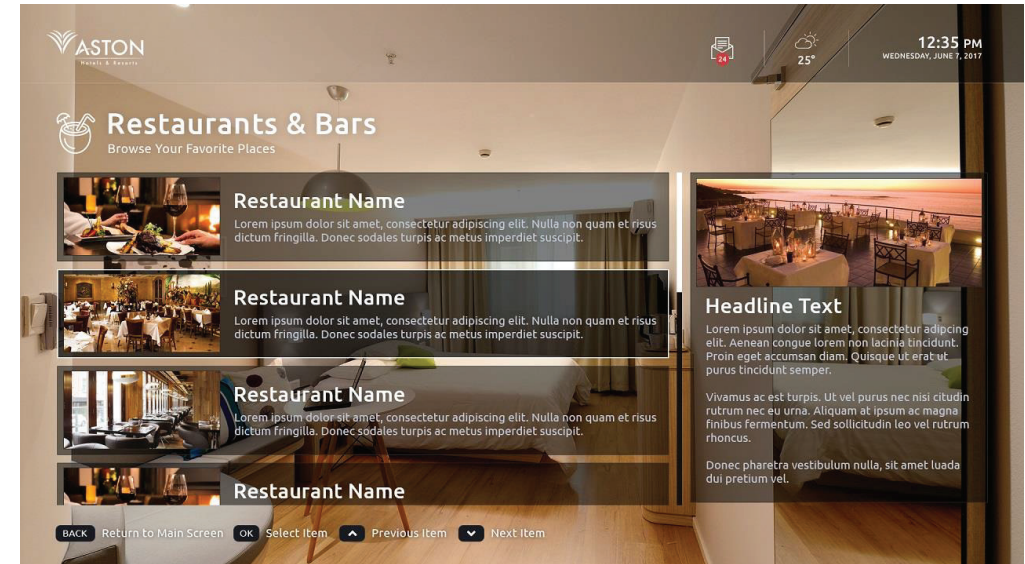

AG IPTV Solutions for communication

- Addressable
- Personalized videos
- PayTV / VoD / AoD
- Billing for services
- Ordering system
- Personalized greetings / News / Information
- Customized TV-content for guest
- Comfort functions
  - Wake-up
  - Alarm messages
  - News-ticker
  - Weather forecast
  - Advertising

8 THE GREEN, SUITE A, DOVER, DELAWARE, 19901
INFO@AMERICANGENIUNE.COM
WWW.AMERICANGENIUNE.COM